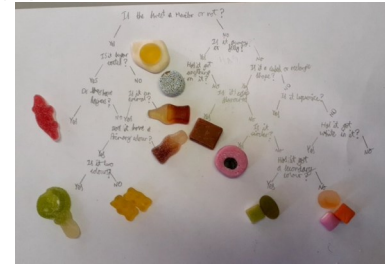

Pick a challenge to complete this week.

Geography

Go litter picking in your local area, making sure you have asked an adult first. Make sure you are wearing gloves if you have to pick the litter up with your hands. Have a look at the types of litter that you find. What is the most common type of litter that you collected

Art

Make some observational drawings of nature. Remember to add different textures to your drawings e.g line work, cross hatching and include shading where needed.

Science

Create a Dichotomous key using different types of animals. Here is a picture of the key below to help you.

Music

Listen to your favourite song. Then recreate this using different items that you can find around the house. As a challenge, change the genre of the song that you have chosen. E.g country to pop, rap to blues etc